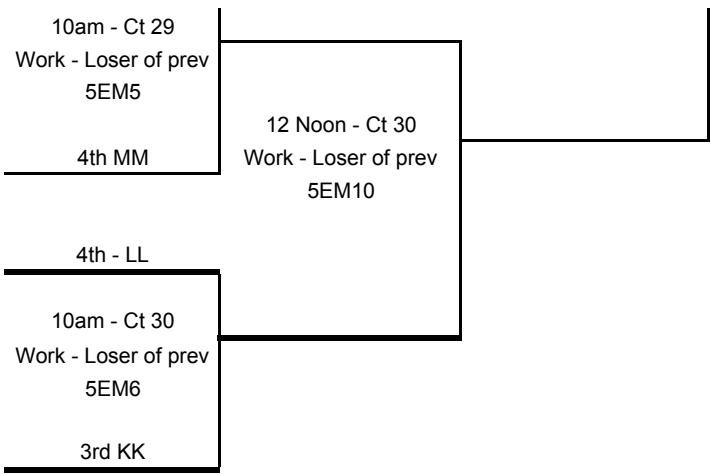

1pm - Ct 28
Work - Loser of prev
5B12

Bronze

2pm - Ct 27
Work - Loser of prev
5 Br Final

Monday AM
Work assignments

- Ct 17 - 2nd 16 AA
- Ct 18 - 2nd 16 EE
- Ct 19 - 2nd 16 DD
- Ct 20 - 2nd 16 NN
- Ct 21 - 2nd 16 HH
- Ct 27 - 2nd 15 NN
- Ct 28 - 2nd 15 HH
- Ct 29 - 4th 15 NN
- Ct 30 - 4th 15 HH
- Ct 31 - 4th 16 AA
- Ct 32 - 4th 16 EE
- Ct 33 - 4th 16 AA
- Ct 36 - 4th 16 NN
- Ct 37 - 4th 16 HH