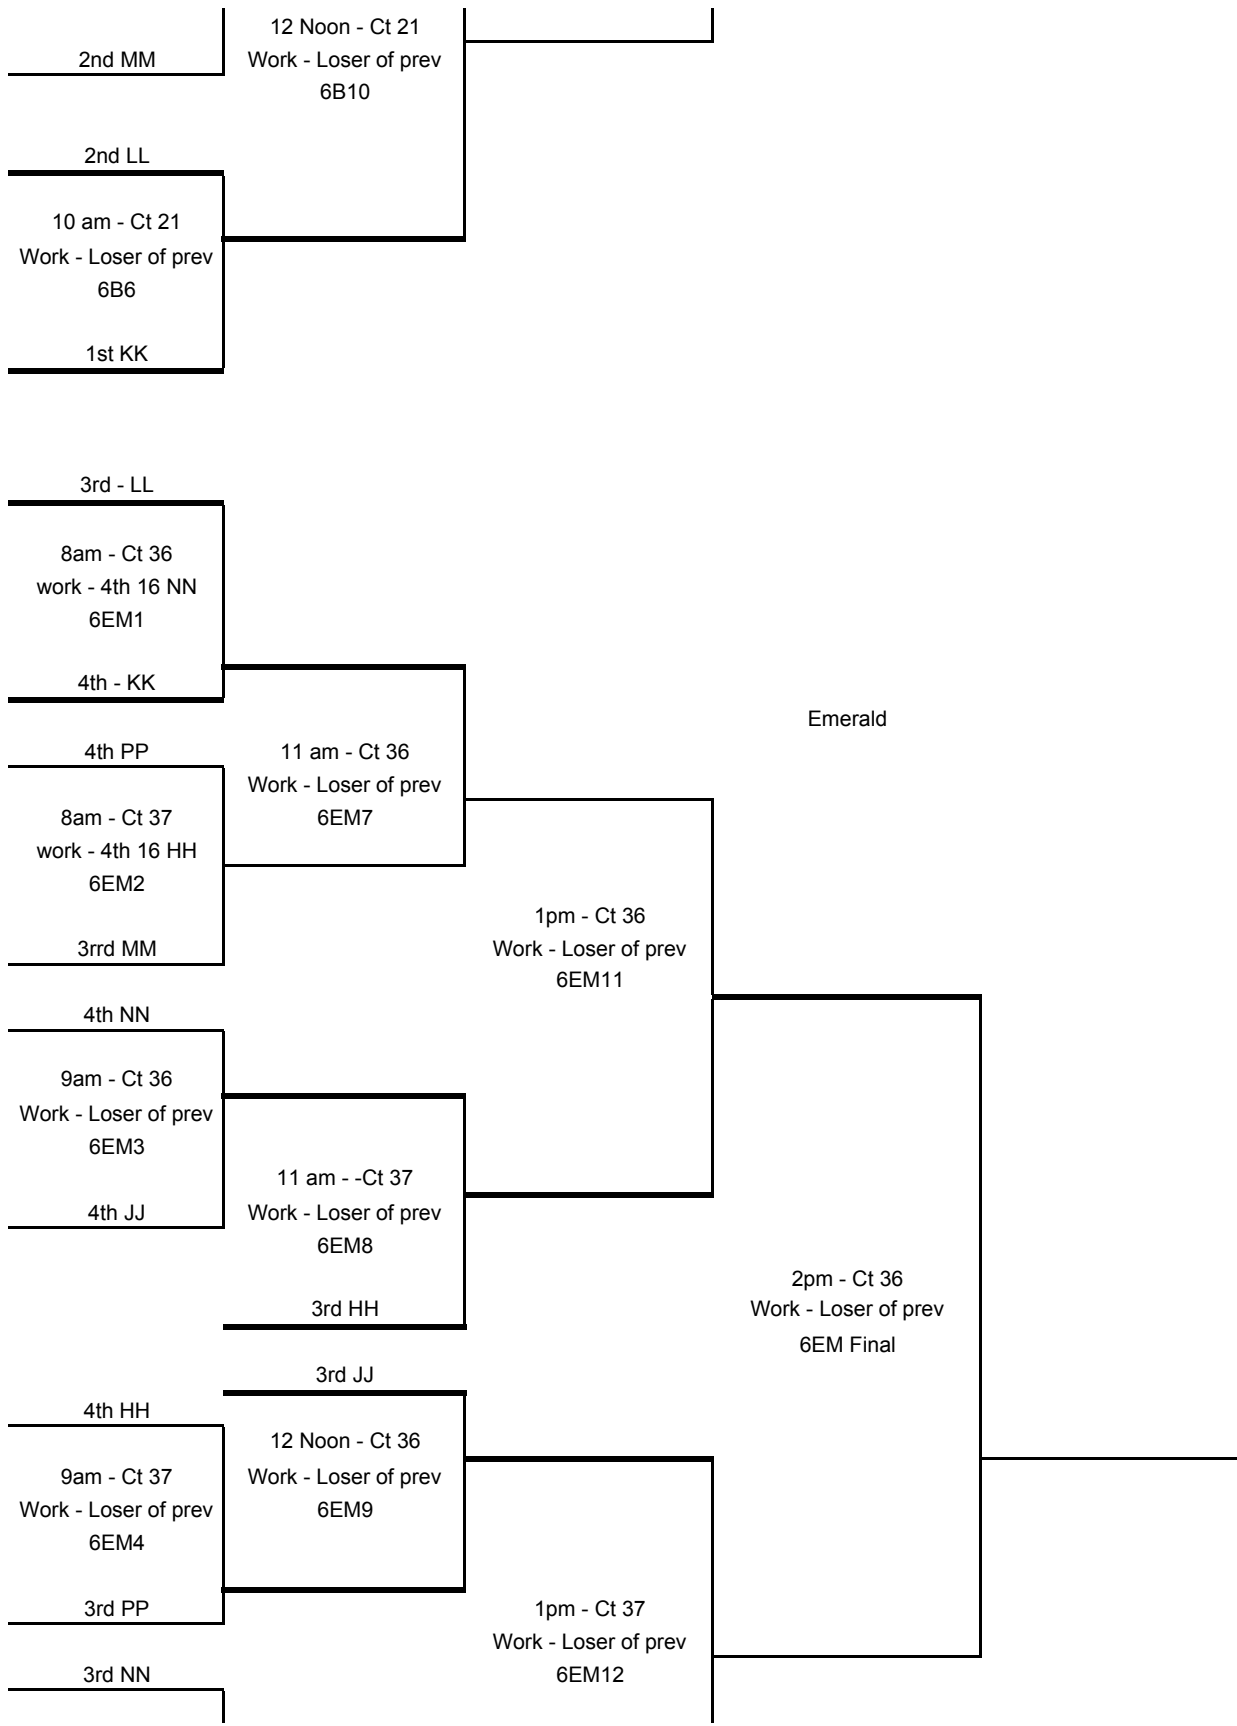

12 Noon - Ct 33
Work - Loser of prev
6S9

1pm - Ct 33
Work - Loser of prev
6S10

2pm - Ct 33
Work - Loser of prev
6S11

3pm - Ct 33
Work - Loser of prev
6S12

4pm - Ct 33
Work - Loser of prev
6S Final

Silver

Bronze