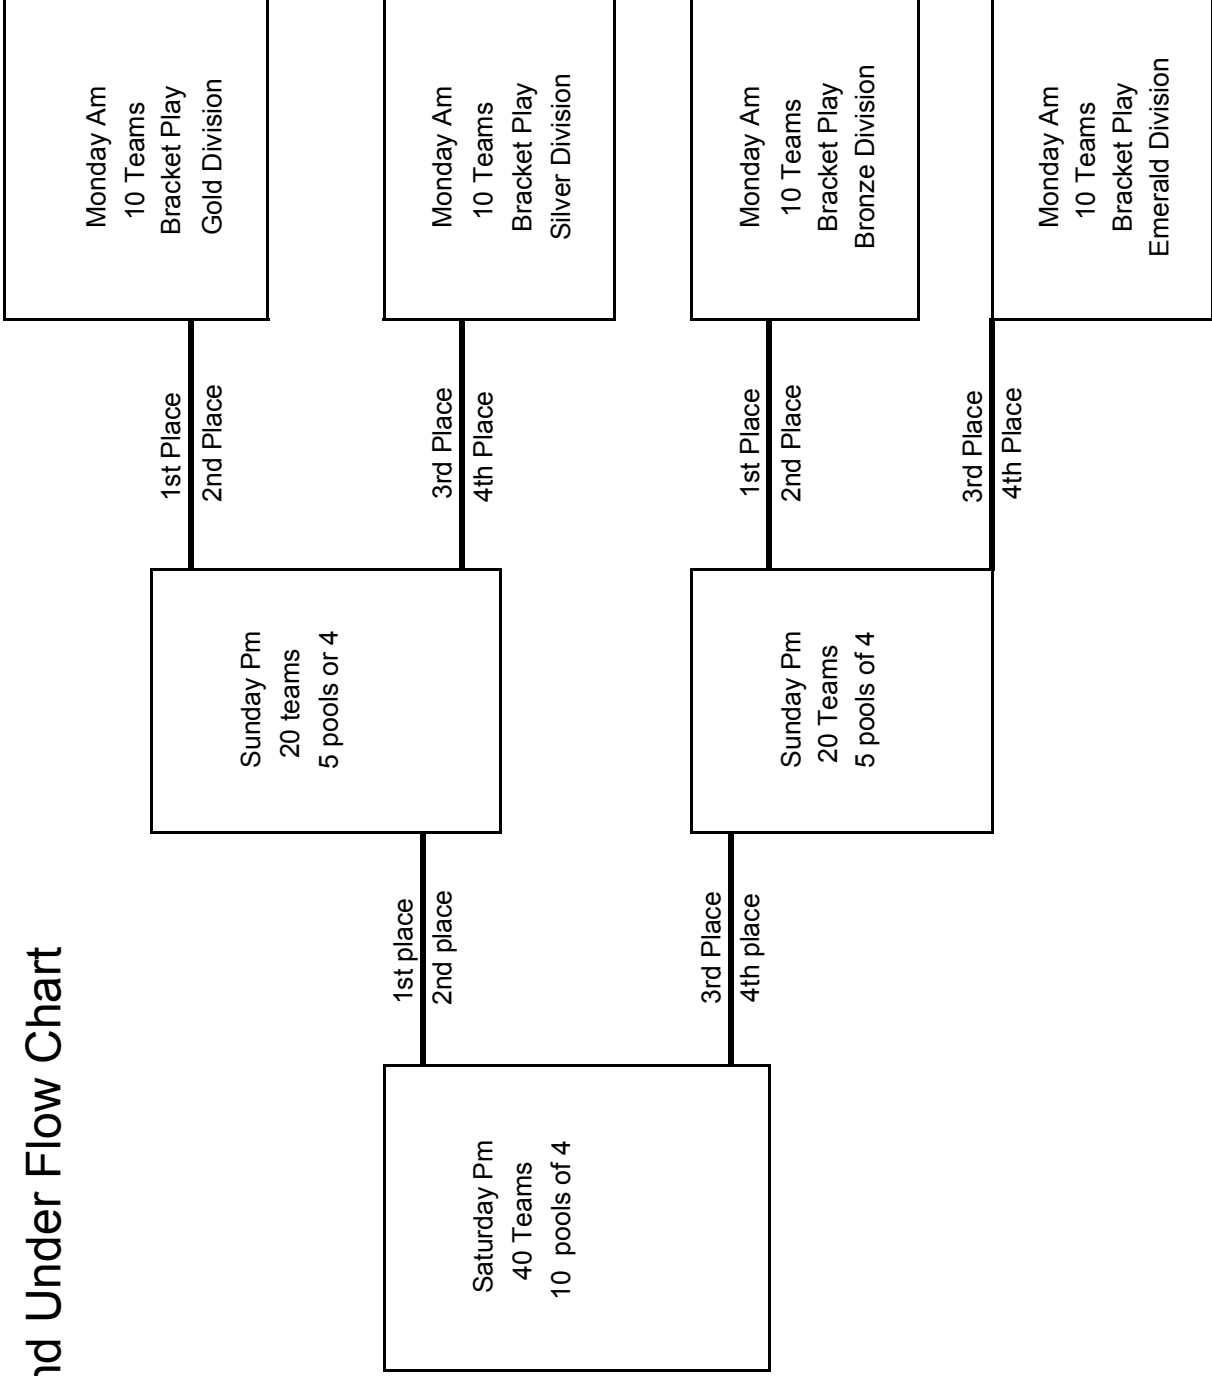

17 and Under Flow Chart

17's First Round

	Pool 7A	Court 1	
	Team	Wins	Loss
1	Synergy 171		
2	Keystone Jrs		
3	AVVC 17 Regional		
4	X - Court 17 Blue		

	Pool 7B	Court 2	
	Team	Wins	Loss
1	Brandywine Beserk		
2	Liberty belles 17 Blue		
3	Long Island VBC		
4	Infinity 17 White		

	Pool 7C	Court 3	
	Team	Wins	Loss
1	Pitt 3 Rivers		
2	Synergy LV		
3	CT Impact 17 Black		
4	ETC Elite		

	Pool 7D	Court 4	
	Team	Wins	Loss
1	Valley Forge Blue		
2	LIBA 17 National		
3	East Coast Crush 2		
4	LAVA 17 Blue		

	Pool 7E	Court 5	
	Team	Wins	Loss
1	Xceleration Elite		
2	TCA NY 17 Blue		
3	Sparks 17 Open		
4	Synergy 172 Navy		

	Pool 7F	Court 6	
	Team	Wins	Loss
1	East Coast Crush 1		
2	MVSA 17 Blizzard		
3	Allegro 171		
4	Outsiders Montco		

	Pool 7G	Court 7	
	Team	Wins	Loss
1	Yorktowne Tigers		
2	Downstate 17 red		
3	The Island VBA 17		
4	Cecil Cougars		

	Pool 7H	Court 8	
	Team	Wins	Loss
1	Performance 17 national		
2	Synergy 161		
3	Outsiders 171		
4	LAVA 17 Gold		

	Pool 7J	Court 9	
	Team	Wins	Loss
1	Allegro National		
2	CJBVA 17 1		
3	X - Court 17 Black		
4	Quickset Velocity		

	Pool 7K	Court 10	
	Team	Wins	Loss
1	Ct Impact Red		
2	De Jrs 17		
3	R & B Rock 17		
4	Valley Forge White		

	Pool 7L	Court 11	
	Team	Wins	Loss
1	Court Authority Elite		
2	Connecticut Jrs		
3	Tri- County 17's		
4	NEPA 17's		

	Pool 7M	Court 14	
	Team	Wins	Loss
1	AVVC National		
2	TCA Maryland 17		
3	Xceleration Premier		
4	Infinity 17 Blue		

	Pool 7N	Court 15	
	Team	Wins	Loss
1	Lat 42		
2	DIGS 17		
3	HighLine 17 Black		
4	Court Authority 17 Silver		

Courts 1 - 9 at F & M College
Courts 10 - 11 at Calvary Church
Courts 13 - 14 at JP McCaskey
Courts 15 and 16 at McCaskey East

Challenge Round 7ch1 First available court at F & M after Noon 3rd - 8A 3rd - 8D

Challenge Round 7ch2 Second available court at F&M after Noon 3rd - 8B 3rd - 8C