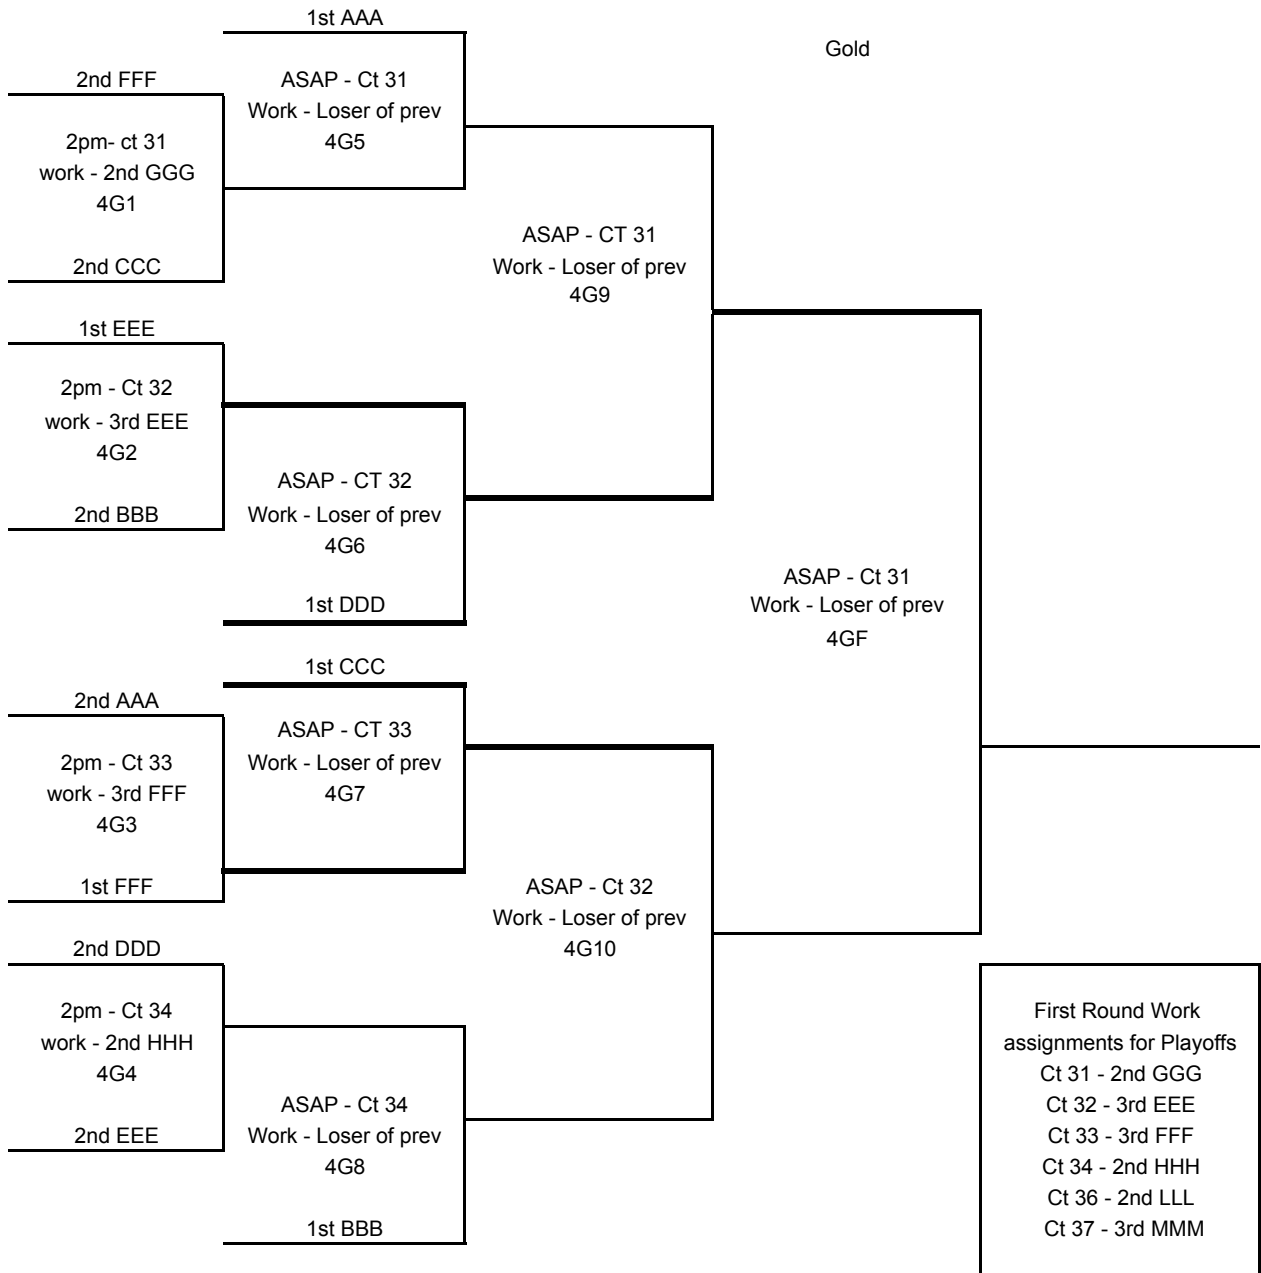

Age 14's

Sunday Third wave

	Pool AAA	Court 31	
8am Start	Team	Wins	Loss
1	1st AA		
2	2nd GG		
3	2nd DD		

	Pool BBB	Court 32	
8am Start	Team	Wins	Loss
1	1st BB		
2	2nd HH		
3	2nd CC		

	Pool CCC	Court 33	
8am Start	Teams	Wins	Loss
1	1st CC		
2	2nd JJ		
3	2nd BB		

	Pool DDD	Court 34	
8am Start	Teams	Wins	Loss
1	1st DD		
2	2nd KK		
3	2nd AA		

	Pool EEE	Court 36	
8am Start	Teams	Wins	Loss
1	1st - GG		
2	1st KK		
3	winner 4ch4		

	Pool FFF	Court 37	
8am Start	Teams	Wins	Loss
1	1st HH		
2	1st JJ		
3	winner 4ch3		

	Pool GGG	Court 31	
11am Start	Team	Wins	Loss
1	Loser 4ch 4		
2	3rd DD		
3	winner 4ch2		

	Pool HHH	Court 32	
11am Start	Team	Wins	Loss
1	loser 4ch3		
2	3rd CC		
3	winner 4ch 1		

	Pool JJJ	Court 33	
11am Start	Team	Wins	Loss
1	3rd AA		
2	3rd BB		
3	winner 4ch5		

	Pool KKK	Court 34	
11am Start	Team	Wins	Loss
1	Loser 4ch5		
2	2nd -EE		
3	3rd FF		

	Pool LLL	Court 36	
11am Start	Team	Wins	Loss
1	loser 4ch1		
2	3rd LL		
3	3rd MM		

	Pool MMM	Court 37	
11am Start	Team	Wins	Loss
1	loser 4ch2		
2	3rd EE		
3	2nd FF		

Play Schedule

Teams	work
1 vs 3	2
2 vs 3	1
1 vs 2	3

Host Resort - Ct 31 - 34
Linden Hall - Ct 36 and 37

14 and Under Playoffs