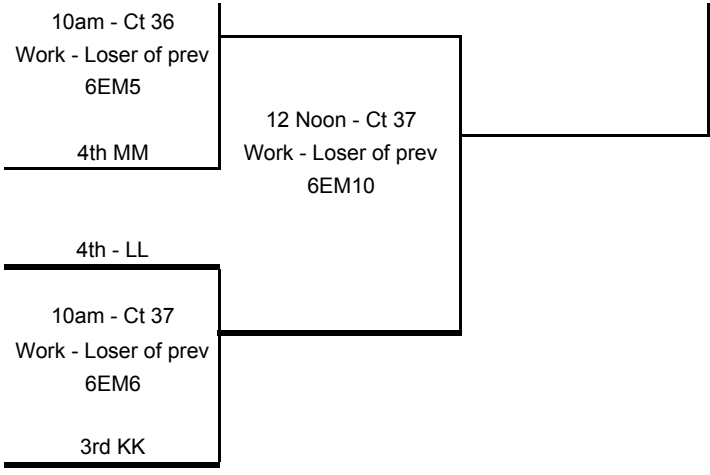

12 Noon - Ct 33
Work - Loser of prev
6S9

1pm - Ct 33
Work - Loser of prev
6S10

2pm - Ct 33
Work - Loser of prev
6S11

3pm - Ct 33
Work - Loser of prev
6S12

4pm - Ct 33
Work - Loser of prev
6S Final

Silver

Bronze