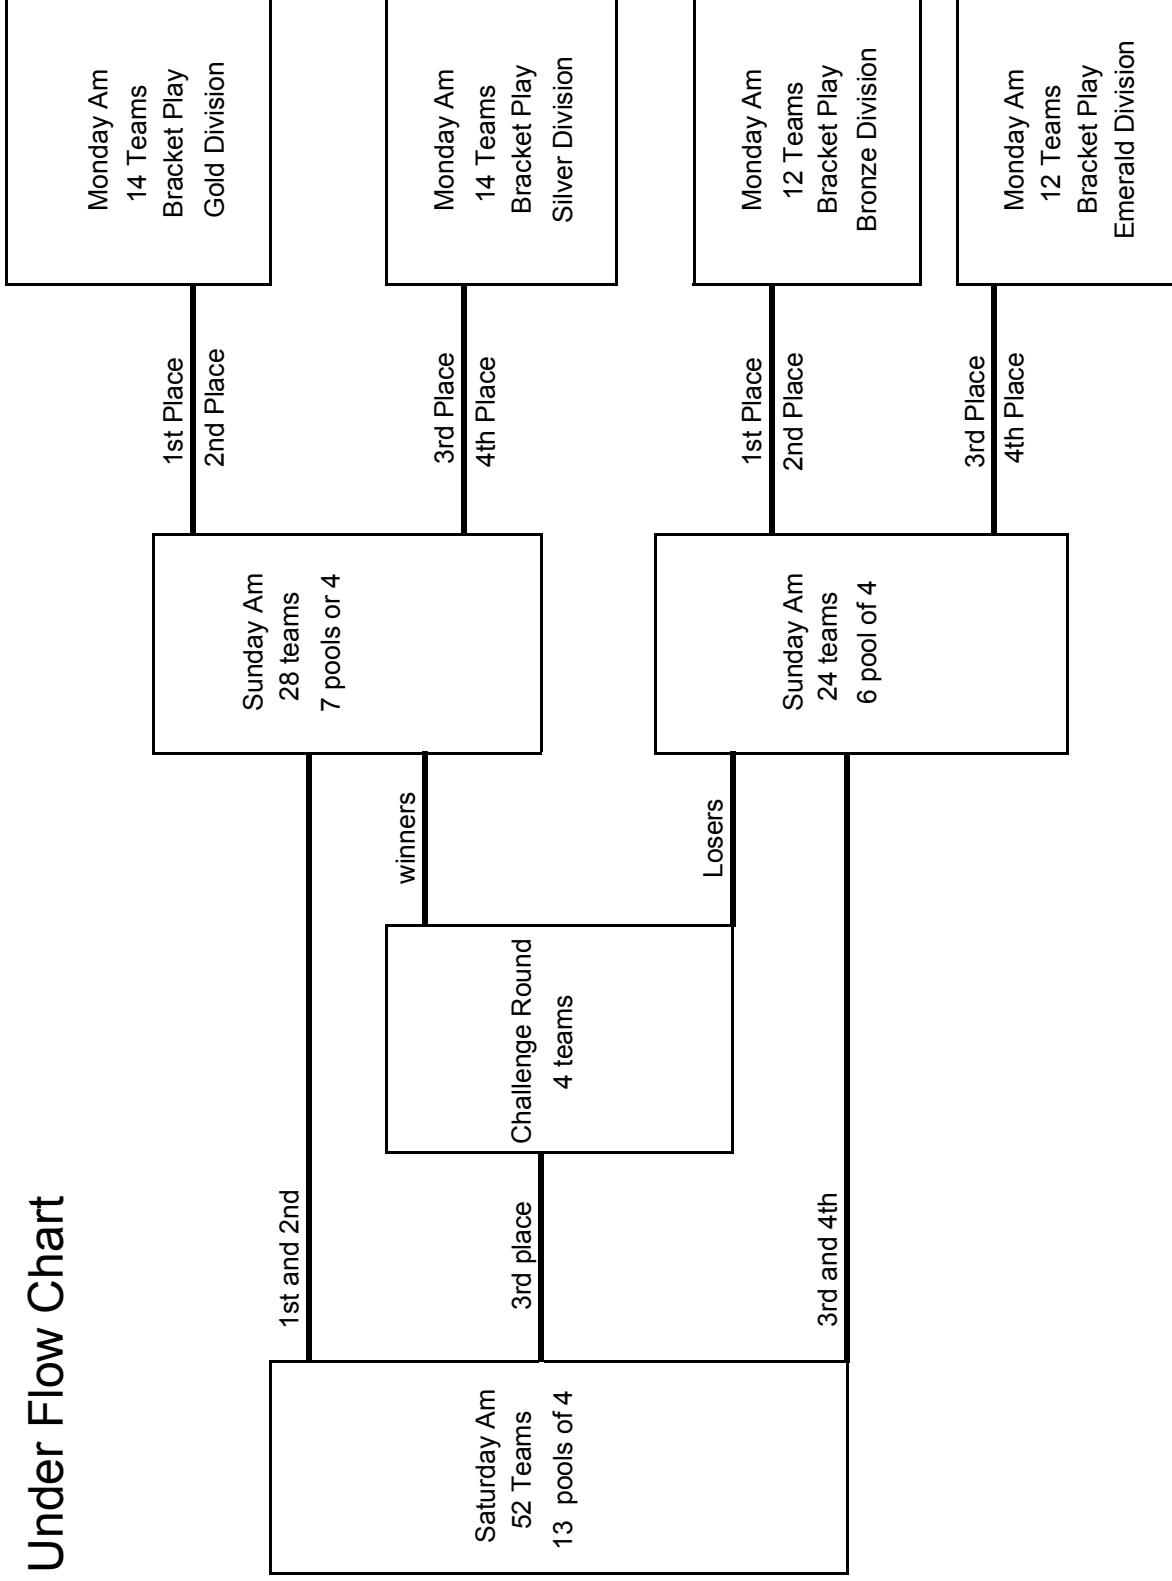

Courts 1 - 9 at F& M College
 Courts 10 - 11 and McCaskey
 Courts 12 - 13 McCaskey East

17 and Under Playoffs

18 and Under Flow Chart

18's First Round

	Pool 8A	Court 1	
	Team	Wins	Loss
1	Synergy 181 Orange		
2	Cecil Black		
3	Volley FX Mystery		
4	Metro American South		