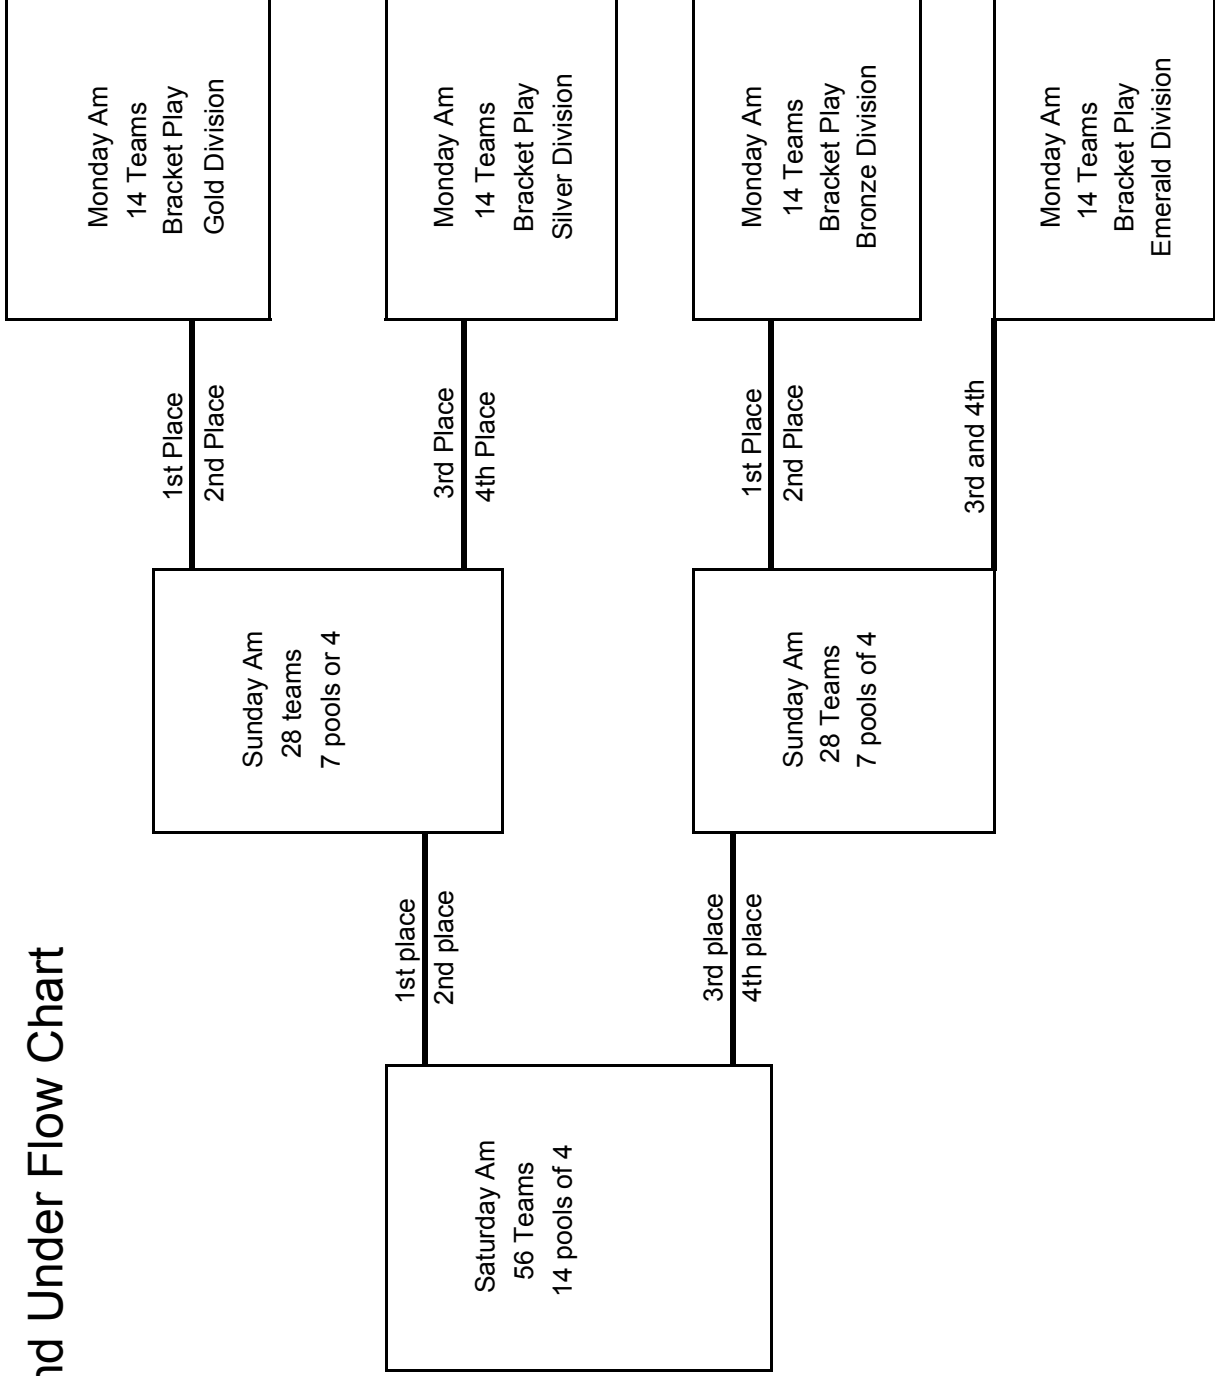

16 and Under Flow Chart

16's First Round

	Pool 6A	Court 17	
	Team	Wins	Loss
1	Valley Forge Blue		
2	Connecticut Jrs		
3	AVVC West		
4	Xtreme VBC 2		

	Pool 6B	Court 18	
	Team	Wins	Loss
1	Performance Jrs		
2	MVSA 16 Fierce		
3	Infinity 162		
4	Sparks Blue		

	Pool 6C	Court 19	
	Team	Wins	Loss
1	TCA NY 16 Blue		
2	Keystone Jrs		
3	Downstate 16 Red		
4	Norlanco 16 Club		

	Pool 6D	Court 20	
	Team	Wins	Loss
1	CT Impact 161		
2	Infinity 161		
3	AVVC 16 East		
4	Xceleration Premeir		

	Pool 6E	Court 21	
	Team	Wins	Loss
1	Yorktowne Cougars		
2	NYC Jrs 16's		
3	Tri - County 16's		
4	Keystone WND 2		

	Pool 6F	Court 23	
	Team	Wins	Loss
1	Xceleration Elite		
2	Long Island 161		
3	TCA Md ASO		
4	Sparks White		

	Pool 6G	Court 24	
	Team	Wins	Loss
1	East Coast Crush		
2	Allergro 16 nationals		
3	X - Court		
4	York YMCA		

	Pool 6H	Court 25	
	Team	Wins	Loss
1	Lehigh Valley HP		
2	Lat 42		
3	Long Island Fury		
4	High Line 16 Black		

	Pool 6J	Court 27	
	Team	Wins	Loss
1	TCA NJ 16 Blue		
2	ETC Elite		
3	LAVA Black		
4	Ct Impact 162		

	Pool 6K	Court 28	
	Team	Wins	Loss
1	Penn Highlands 16 Ch Red		
2	J - Stroke Jayhawks		
3	LIBA 16 Green		
4	Allegro 161		

	Pool 6L	Court 29	
	Team	Wins	Loss
1	Delaware Jrs Blue Crush		
2	Norlanco 16 Open		
3	CJVA 161		
4	TCA NY 16 White		

	Pool 6M	Court 30	
	Team	Wins	Loss
1	Xtreme VBC 1		
2	Keystone WND 1		
3	Long Island 162		
4	Valley Forge White		

	Pool 6N	Court 12	
	Team	Wins	Loss
1	TCA Md Third Degree		
2	Synergy LV		
3	LIBA 16 Bklack		
4	CJVA 162		

	Pool 6P	Court 35	
	Team	Wins	Loss
1	AVVC National		
2	Push The Rock 16 Blue		
3	LAVA Blue		
4	Island VBA 162		

Overlook Center Courts 17 - 19
Millersville University Courts 20 - 21
Solanco HS Courts 23-25
Manheim Central - Courts 27 - 30
JP McCaskey - Ct 22
Calvary Church - Ct 12
Locust Grove - Ct 35