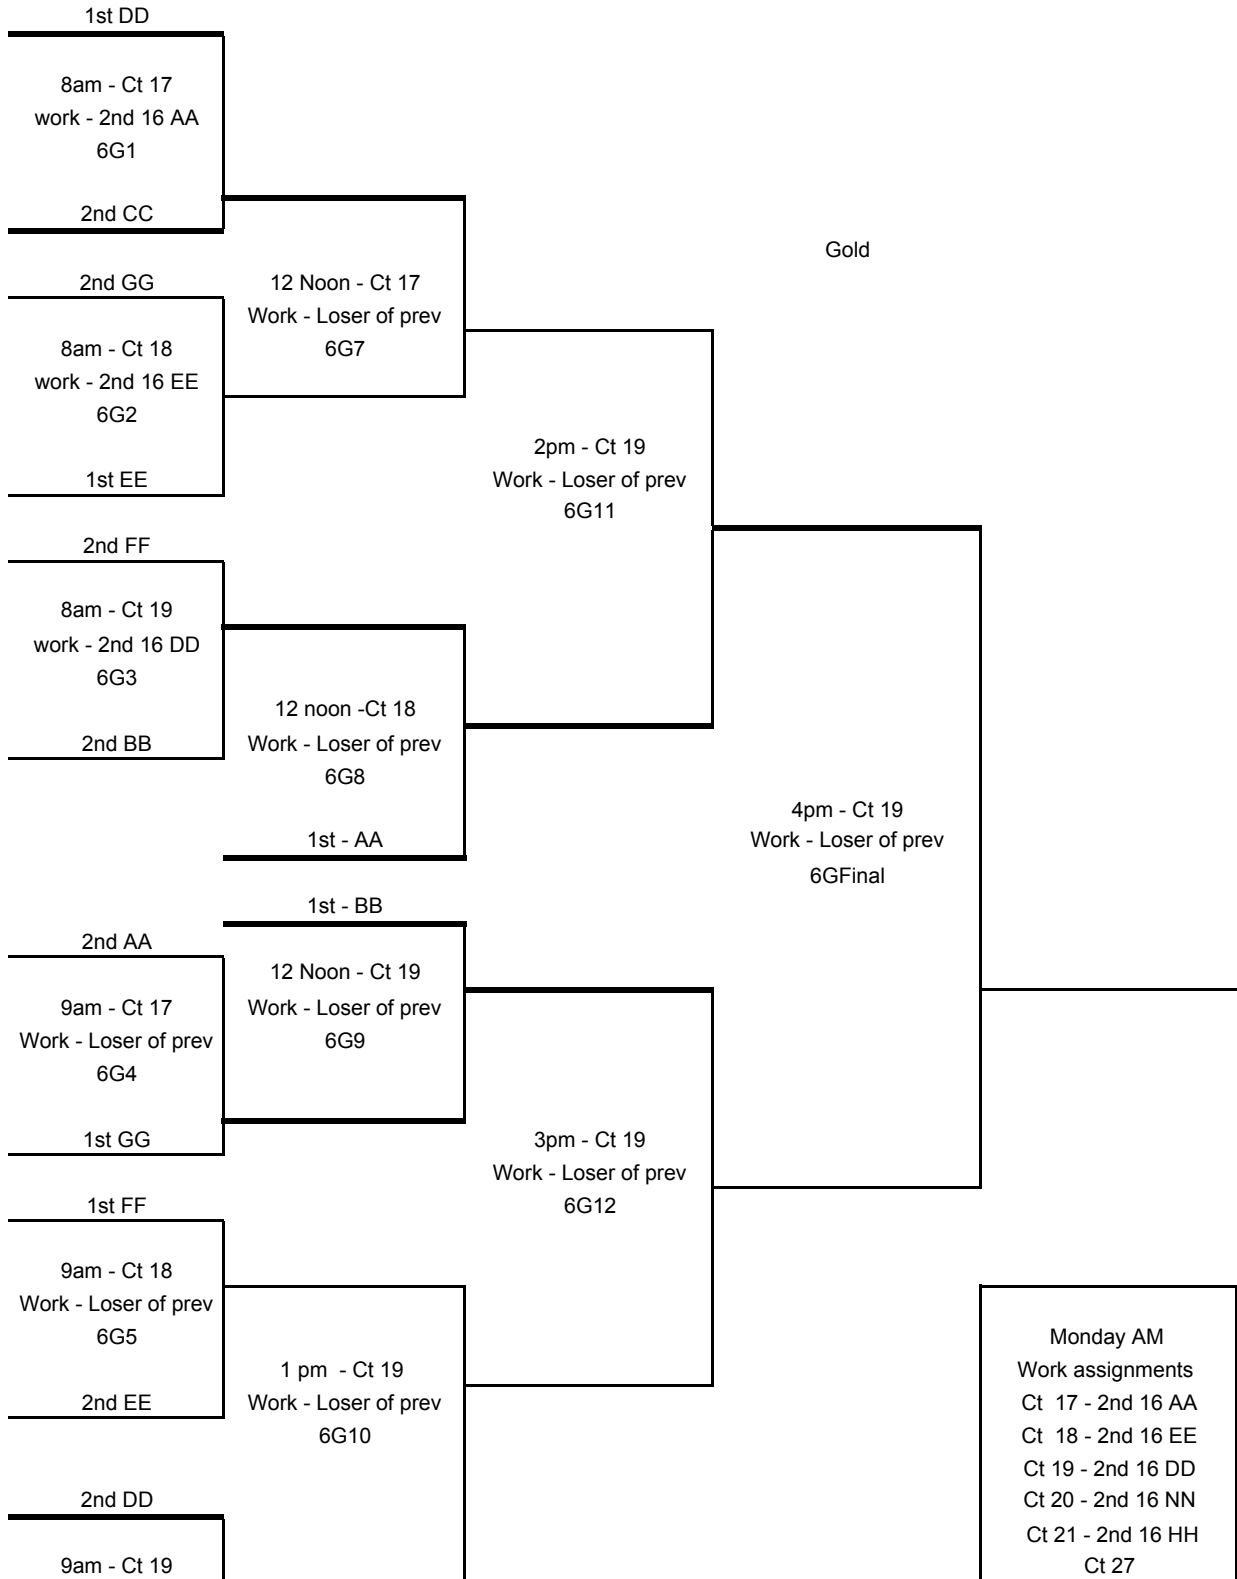

16's Second Round

	Pool 6AA	Court 17	
	Team	Wins	Loss
1	1st A		
2	1st P		
3	2nd N		
4	2nd C		

	Pool 6BB	Court 18	
	Team	Wins	Loss
1	1st B		
2	1st N		
3	2nd P		
4	2nd A		

	Pool 6CC	Court 19	
	Team	Wins	Loss
1	1st C		
2	1st M		
3	2nd L		
4	2nd B		

	Pool 6DD	Court 20	
	Team	Wins	Loss
1	1st D		
2	1st L		
3	2nd M		
4	2nd E		

	Pool 6EE	Court 21	
	Team	Wins	Loss
1	1st E		
2	1st K		
3	2nd J		
4	2nd D		

	Pool 6FF	Court 23	
	Team	Wins	Loss
1	1st F		
2	1st J		
3	2nd H		
4	2nd G		

	Pool 6GG	Court 24	
	Team	Wins	Loss
1	1st G		
2	1st H		
3	2nd K		
4	2nd F		

	Pool 6HH	Court 25	
	Team	Wins	Loss
1	3rd A		
2	3rd P		
3	4th N		
4	4th C		

	Pool 6JJ	Court 27	
	Team	Wins	Loss
1	3rd B		
2	3rd N		
3	4th P		
4	4th A		

	Pool 6KK	Court 28	
	Team	Wins	Loss
1	3rd C		
2	3rd M		
3	4th L		
4	4th B		

	Pool 6LL	Court 29	
	Team	Wins	Loss
1	3rd D		
2	3rd L		
3	4th M		
4	4th E		

	Pool 6MM	Court 30	
	Team	Wins	Loss
1	3rd E		
2	3rd K		
3	4th J		
4	4th D		

	Pool 6NN	Court 22	
	Team	Wins	Loss
1	3rd F		
2	3rd J		
3	4th H		
4	4th G		

	Pool 6PP	Court 35	
	Team	Wins	Loss
1	3rd G		
2	3rd H		
3	4th K		
4	4th F		

Overlook Center Courts 17 - 19
Millersville University Courts 20 - 21
Solanco HS Courts 23-25
Manheim Central - Courts 27 - 30
JP McCaskey - Ct 22
Locust Grove - Ct 35

16 and Under Playoffs