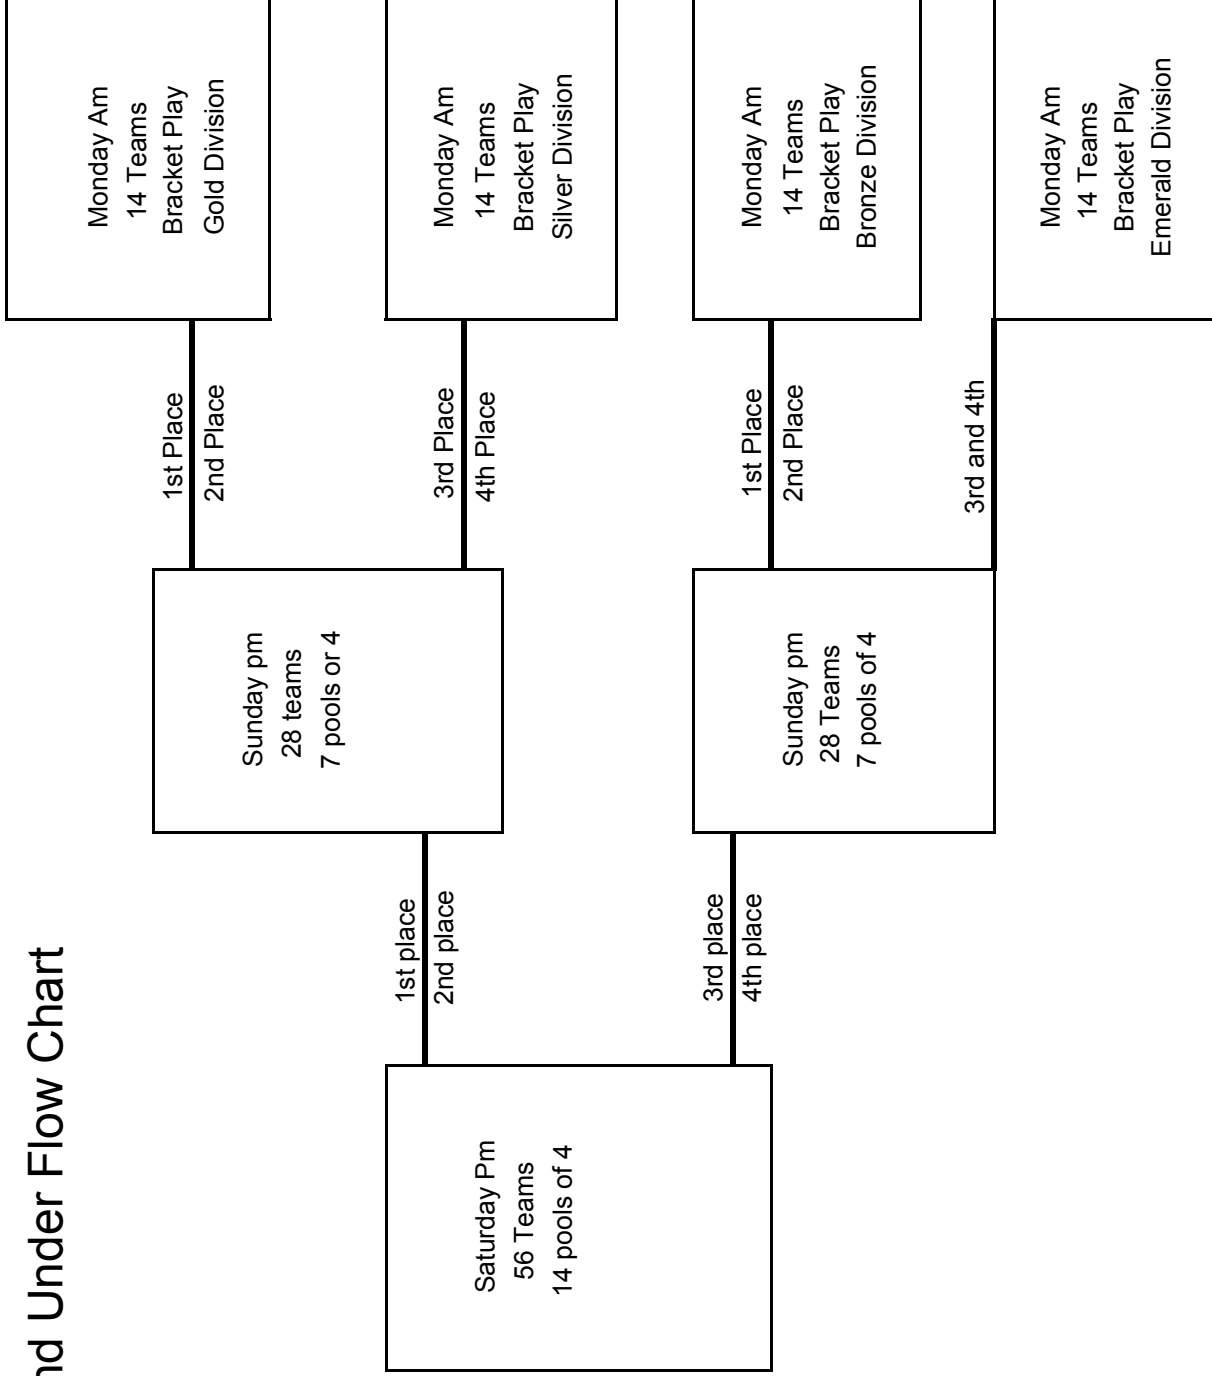

Play Schedule

Teams	work
1 vs 3	2
2 vs 3	1
1 vs 2	3

Host Resort - Ct 31 - 34
Linden Hall - Ct 36 and 37

14 and Under Playoffs

15 and Under Flow Chart

15's First Round

	Pool 5A	Court 17	
	Team	Wins	Loss
1	Brandywine Bombers		
2	Valley Forge Blue		
3	NYC Jrs Blue		
4	Sparks 15 Blue		