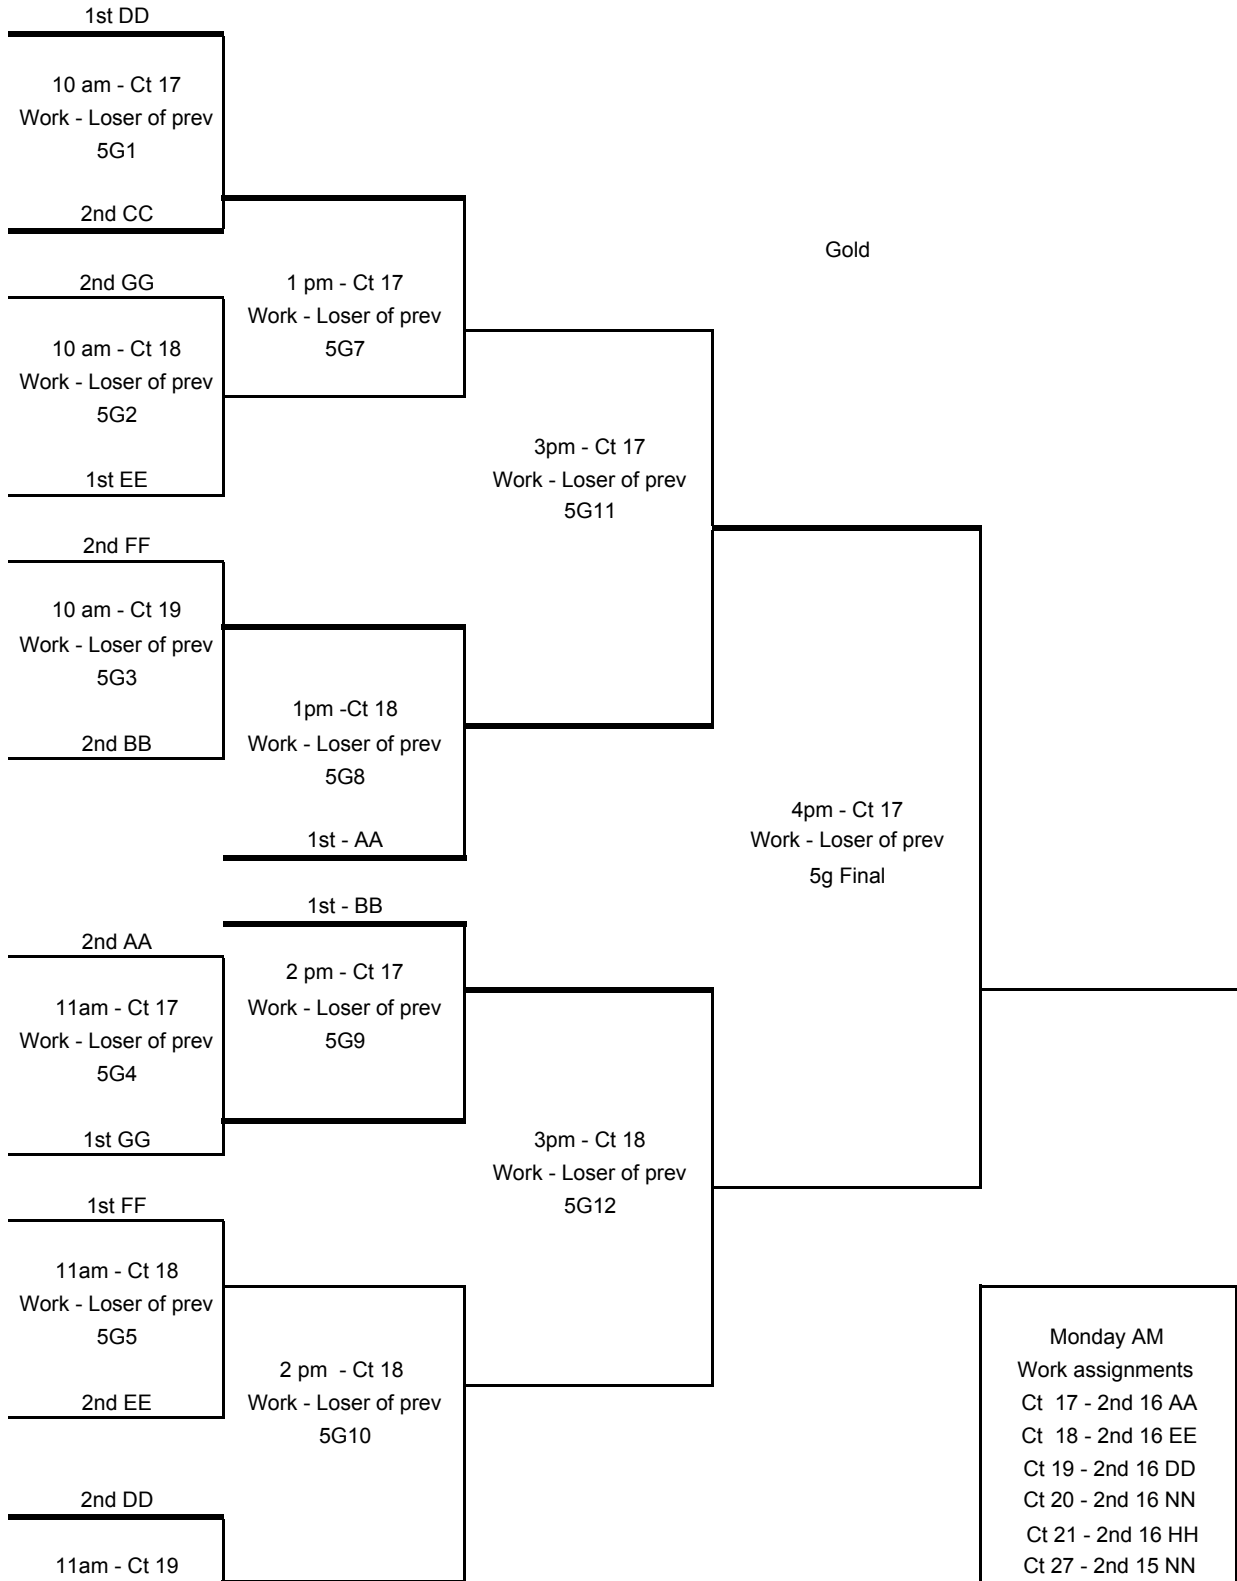

15's Second Round

	Pool 5AA	Court 17	
	Team	Wins	Loss
1	1st A		
2	1st P		
3	2nd N		
4	2nd C		

	Pool 5BB	Court 18	
	Team	Wins	Loss
1	1st B		
2	1st N		
3	2nd P		
4	2nd A		

	Pool 5CC	Court 19	
	Team	Wins	Loss
1	1st C		
2	1st M		
3	2nd L		
4	2nd B		

	Pool 5DD	Court 23	
	Team	Wins	Loss
1	1st D		
2	1st L		
3	2nd M		
4	2nd E		

	Pool 5EE	Court 24	
	Team	Wins	Loss
1	1st E		
2	1st K		
3	2nd J		
4	2nd D		

	Pool 5FF	Court 20	
	Team	Wins	Loss
1	1st F		
2	1st J		
3	2nd H		
4	2nd G		

	Pool 5GG	Court 25	
	Team	Wins	Loss
1	1st G		
2	1st H		
3	2nd K		
4	2nd F		

	Pool 5HH	Court 21	
	Team	Wins	Loss
1	3rd A		
2	3rd P		
3	4th N		
4	4th C		

	Pool 5JJ	Court 27	
	Team	Wins	Loss
1	3rd B		
2	3rd N		
3	4th P		
4	4th A		

	Pool 5KK	Court 28	
	Team	Wins	Loss
1	3rd C		
2	3rd M		
3	4th L		
4	4th B		

	Pool 5LL	Court 29	
	Team	Wins	Loss
1	3rd D		
2	3rd L		
3	4th M		
4	4th E		

	Pool 5MM	Court 30	
	Team	Wins	Loss
1	3rd E		
2	3rd K		
3	4th J		
4	4th D		

	Pool 5NN	Court 22	
	Team	Wins	Loss
1	3rd F		
2	3rd J		
3	4th H		
4	4th G		

	Pool 5PP	Court 35	
	Team	Wins	Loss
1	3rd G		
2	3rd H		
3	4th K		
4	4th F		

Overlook Center Courts 17 - 19
Millersville University Courts 20 - 21
Solanco HS Courts 23-25
Manheim Central - Courts 27 - 30
JP McCaskey - Ct 22
Locust Grove - Ct 35

15 and Under Playoffs