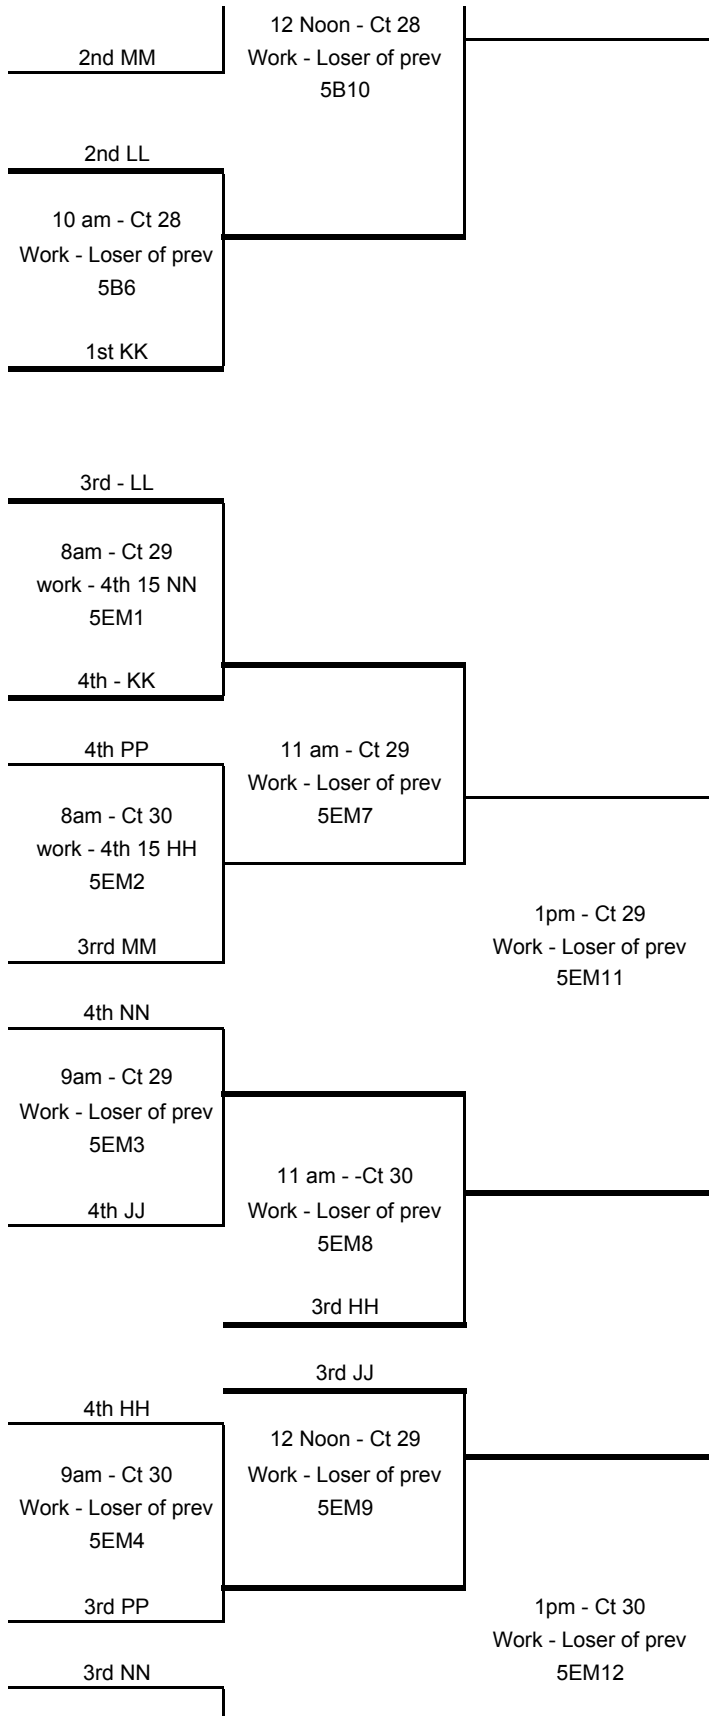

- Ct 17 - 2nd 16 AA
- Ct 18 - 2nd 16 EE
- Ct 19 - 2nd 16 DD
- Ct 20 - 2nd 16 NN
- Ct 21 - 2nd 16 HH
- Ct 27 - 2nd 15 NN
- Ct 28 - 2nd 15 HH
- Ct 29 - 4th 15 NN
- Ct 30 - 4th 15 HH
- Ct 31 - 4th 16 AA
- Ct 32 - 4th 16 EE
- Ct 33 - 4th 16 AA
- Ct 36 - 4th 16 NN
- Ct 37 - 4th 16 HH