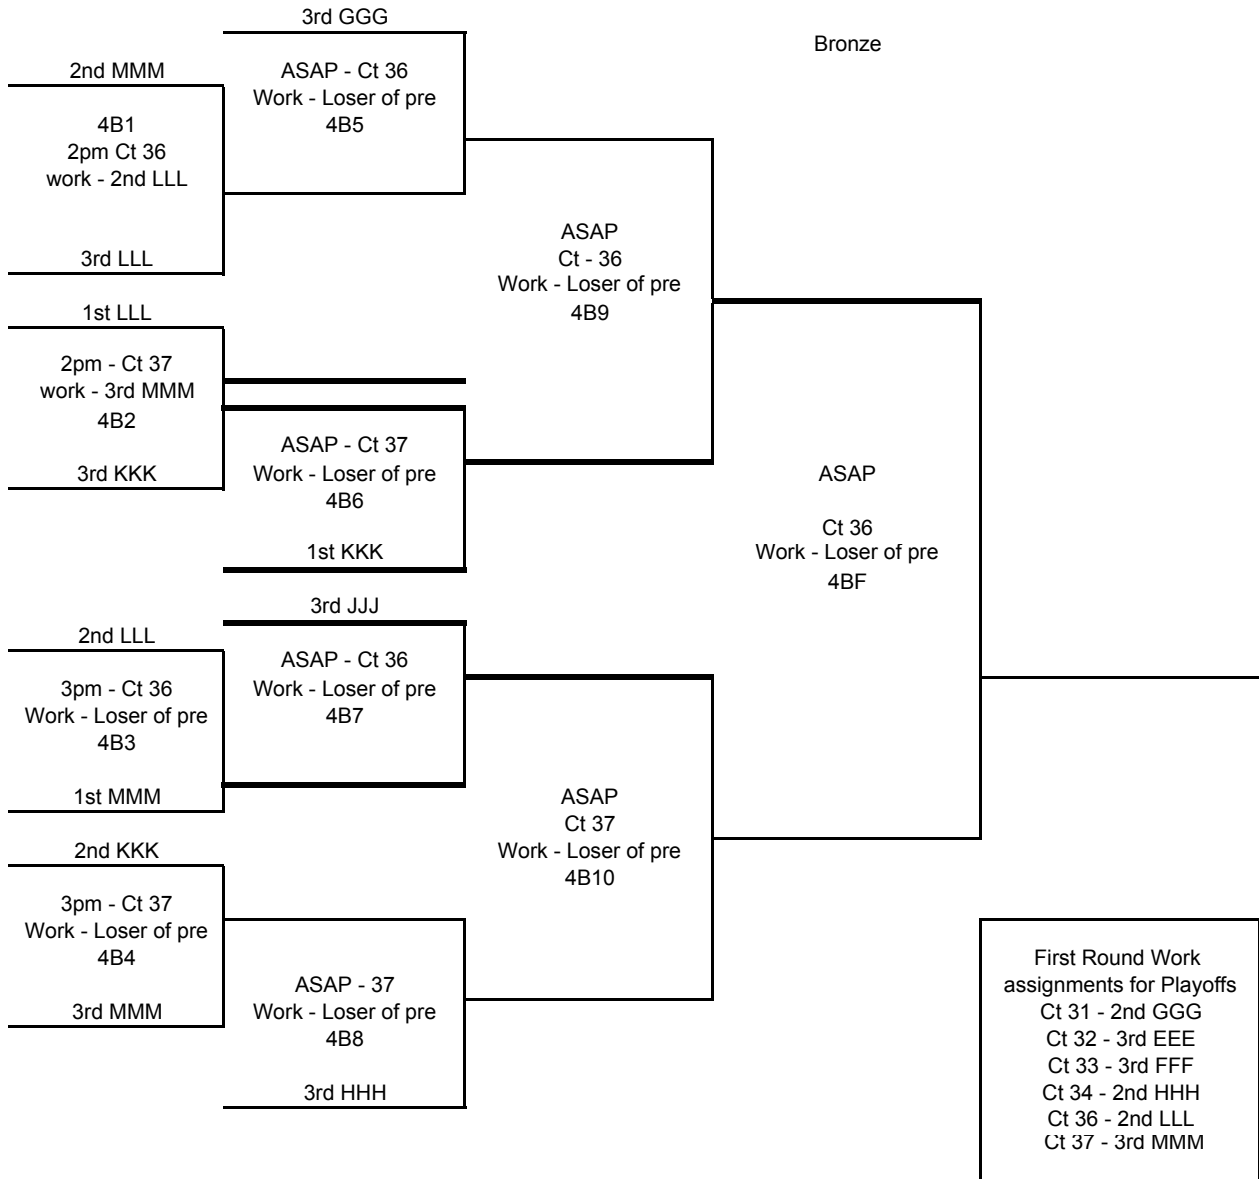

Play Schedule

Teams	work
1 vs 3	2
2 vs 3	1
1 vs 2	3

Host Resort - Ct 31 - 34
Linden Hall - Ct 36 and 37

14 and Under Playoffs

15 and Under Flow Chart

15's First Round

	Pool 5A	Court 17	
	Team	Wins	Loss
1	Brandywine Bombers		
2	Valley Forge Blue		
3	NYC Jrs Blue		
4	Sparks 15 Blue		